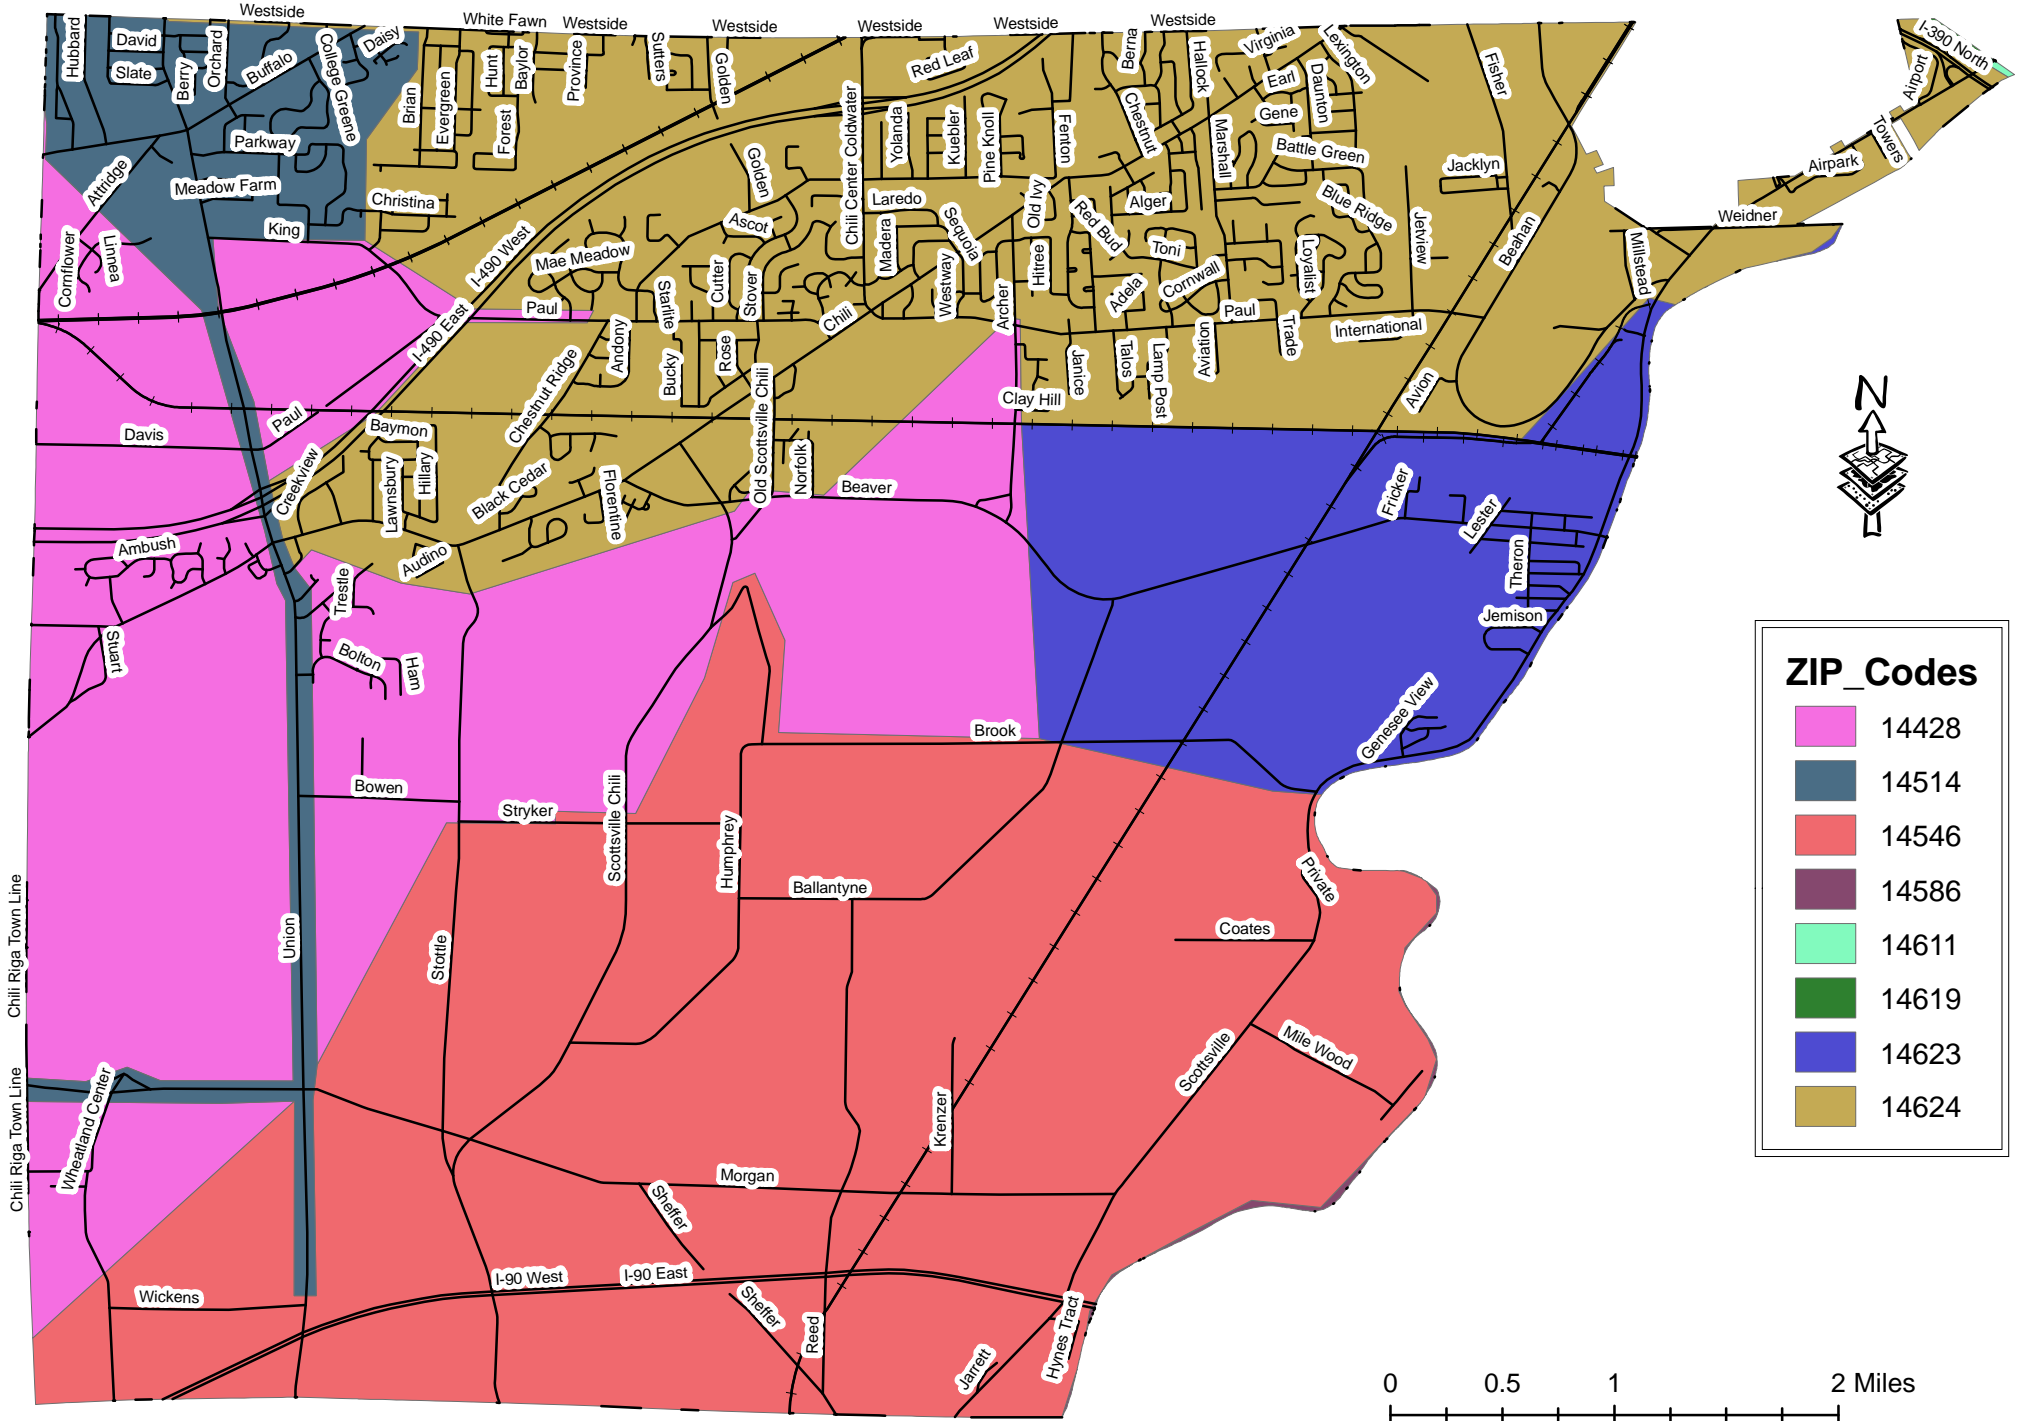

# ZIP Codes Within the Town of Chili

ZIP_Codes	
	14428
	14514
	14546
	14586
	14611
	14619
	14623
	14624