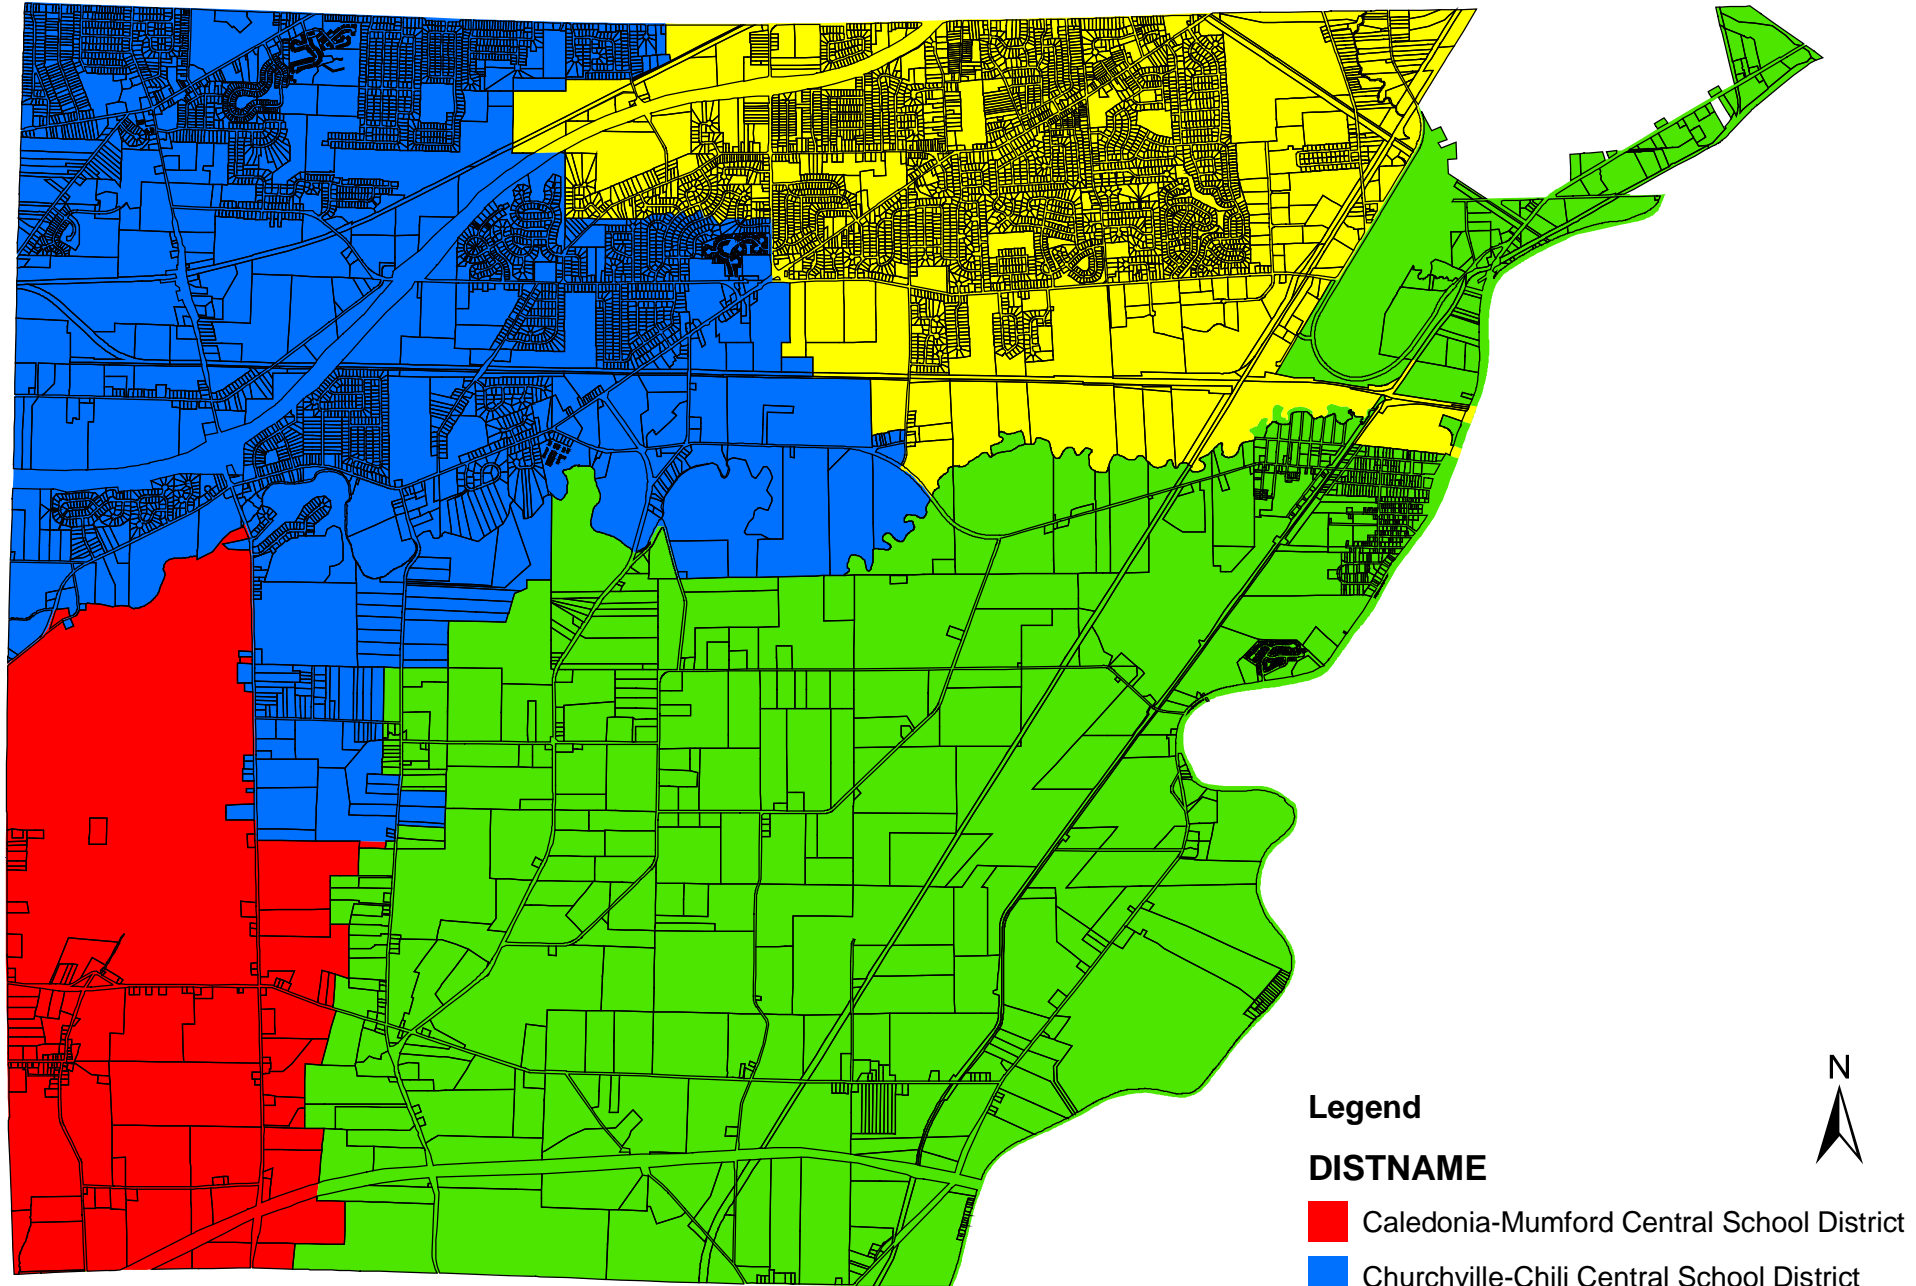

School Districts within the Town of Chili, New York

December, 2001

0 0.5 1 2 3 4 Miles

Legend

DISTNAME

-  Caledonia-Mumford Central School District
-  Churchville-Chili Central School District
-  Gates-Chili Central School District
-  Wheatland-Chili Central School District